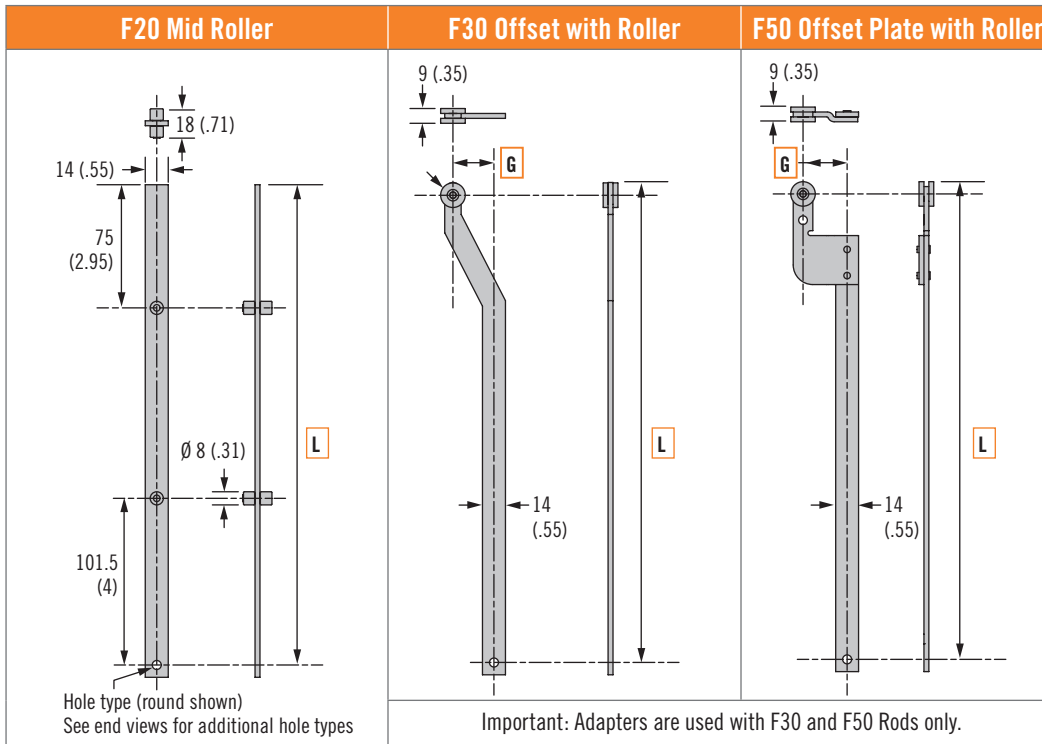

Other options available. For complete details on variety, part numbers, installation and specification, go to

www.southco.com/A5

Dimensions in millimeters (inch) unless otherwise stated

southco
 CONNECT · CREATE · INNOVATE

A5 Flat Rod Systems

Rods, Guides and Keepers

- Modular actuators to suit multiple latch families using A5 flat rods

Standard Hole Detail

Others available upon request

Square

Lantern

Rod Assembly Part Number