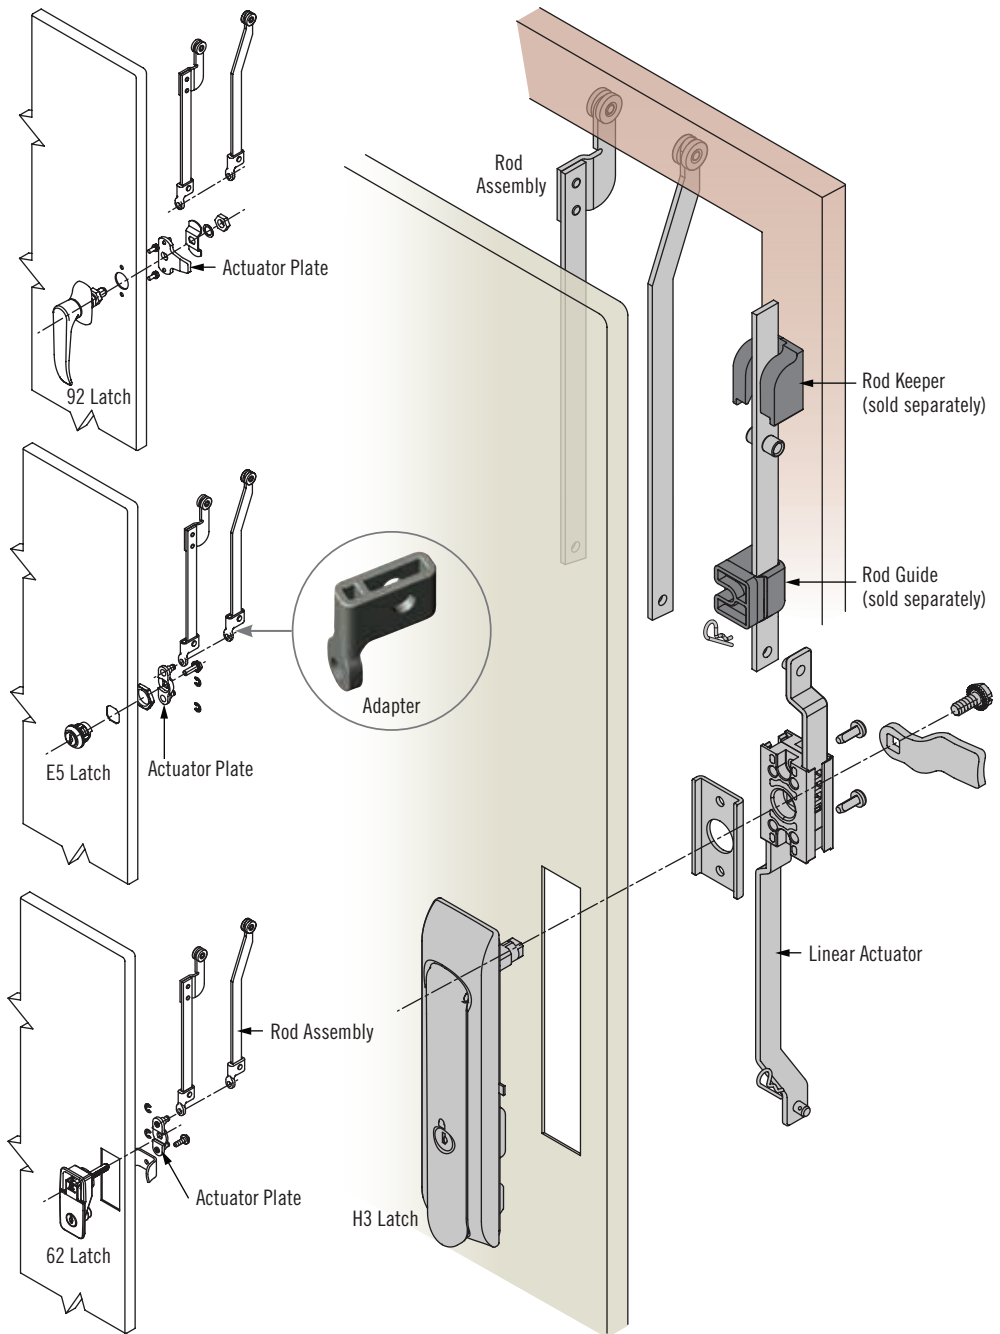

A5 Flat Rod Systems

Rods, Guides, Adapters and Keepers

- Compatible with standard Southco latches, providing a variety of operating styles
- Flat rod finish complies with Telcordia® GR-487
- Mid Roller system allows latching outside of gasketed area

Material and Finish

Rods: Steel zinc nickel plated
Rod rollers: Stainless Steel or Glass-filled nylon, black
Rod guides: Glass-filled nylon, black
Flat rod keeper: Zinc alloy, black powder coated

To select correct assembly:

1. Determine rod style and length desired
2. Choose actuator plate or linear actuator to match latch family
3. Choose adapter to match latch family
4. Refer to www.southco.com for additional details on offset and lengths

Note

Important: Adapters are used with A5-F30 and A5-F50 Rods only.