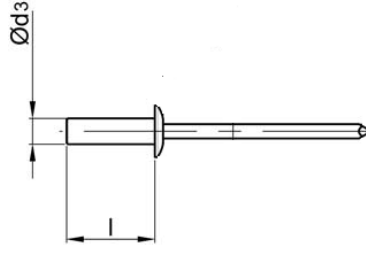

SIZDIRMAZ PERÇİN AL/SS BOMBE KAFA

SEALED RIVET AL/SS DOME HEAD

Alüminyum [AlMg3,5]
Parlatılmış

Aluminium [AlMg3,5]
Polished

Paslanmaz Çelik
Parlatılmış

Stainless Steel
Polished

Ø d3			l [+1/-2] [mm]		ÜRÜN NO PART NO			
* 3,2 [+0.08]		Ø 3,3	⇕ [N] : 1.250 ⇔ [N] : 1.070	6,0	0,5 - 2,0	01.031311.32060		
				8,0	2,0 - 3,5	01.031311.32080		
				9,5	3,5 - 5,0	01.031311.32095		
				11,0	5,0 - 6,5	01.031311.32110		
				12,7	6,5 - 8,0	01.031311.32127		
* 4,0 [+0.08]		Ø 4,1	⇕ [N] : 2.240 ⇔ [N] : 1.700	8,0	0,5 - 3,5	01.031311.40080		
				9,5	3,5 - 5,0	01.031311.40095		
				11,0	5,0 - 6,5	01.031311.40110		
				12,7	6,5 - 8,0	01.031311.40127		
* 4,8 [+0.08]		Ø 4,9	⇕ [N] : 1.990 ⇔ [N] : 1.550	8,0	1,0 - 3,0	01.031311.48080		
				9,5	3,0 - 5,0	01.031311.48095		
				11,0	5,0 - 6,0	01.031311.48110		
				12,5	6,0 - 7,5	01.031311.48125		
				14,0	7,5 - 9,0	01.031311.48140		
				16,0	9,0 - 11,0	01.031311.48160		
				18,0	11,0 - 13,0	01.031311.48180		
21,0	13,0 - 16,0	01.031311.48210						