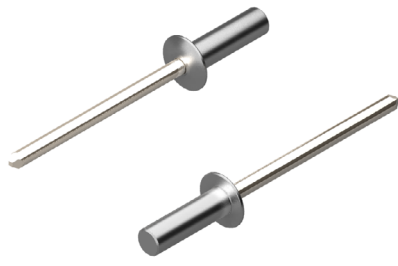

SIZDIRMAZ PERÇİN AL/SS BOMBE KAFA

SEALED RIVET AL/SS DOME HEAD

Alüminyum [AlMg3,5]
Parlatılmış

Aluminium [AlMg3,5]
Polished

Paslanmaz Çelik
Parlatılmış

Stainless Steel
Polished

Ø d3			l [+1/-2] [mm]		ÜRÜN NO PART NO			
* 3,2 [+0.08]		Ø 3,3	⇕ [N] : 1.250 ⇔ [N] : 1.070	6,0	0,5 - 2,0	01.031311.32060		
				8,0	2,0 - 3,5	01.031311.32080		
				9,5	3,5 - 5,0	01.031311.32095		
				11,0	5,0 - 6,5	01.031311.32110		
				12,7	6,5 - 8,0	01.031311.32127		
* 4,0 [+0.08]		Ø 4,1	⇕ [N] : 2.240 ⇔ [N] : 1.700	8,0	0,5 - 3,5	01.031311.40080		
				9,5	3,5 - 5,0	01.031311.40095		
				11,0	5,0 - 6,5	01.031311.40110		
				12,7	6,5 - 8,0	01.031311.40127		
* 4,8 [+0.08]		Ø 4,9	⇕ [N] : 1.990 ⇔ [N] : 1.550	8,0	1,0 - 3,0	01.031311.48080		
				9,5	3,0 - 5,0	01.031311.48095		
				11,0	5,0 - 6,0	01.031311.48110		
				12,5	6,0 - 7,5	01.031311.48125		
				14,0	7,5 - 9,0	01.031311.48140		
				16,0	9,0 - 11,0	01.031311.48160		
				18,0	11,0 - 13,0	01.031311.48180		
21,0	13,0 - 16,0	01.031311.48210						