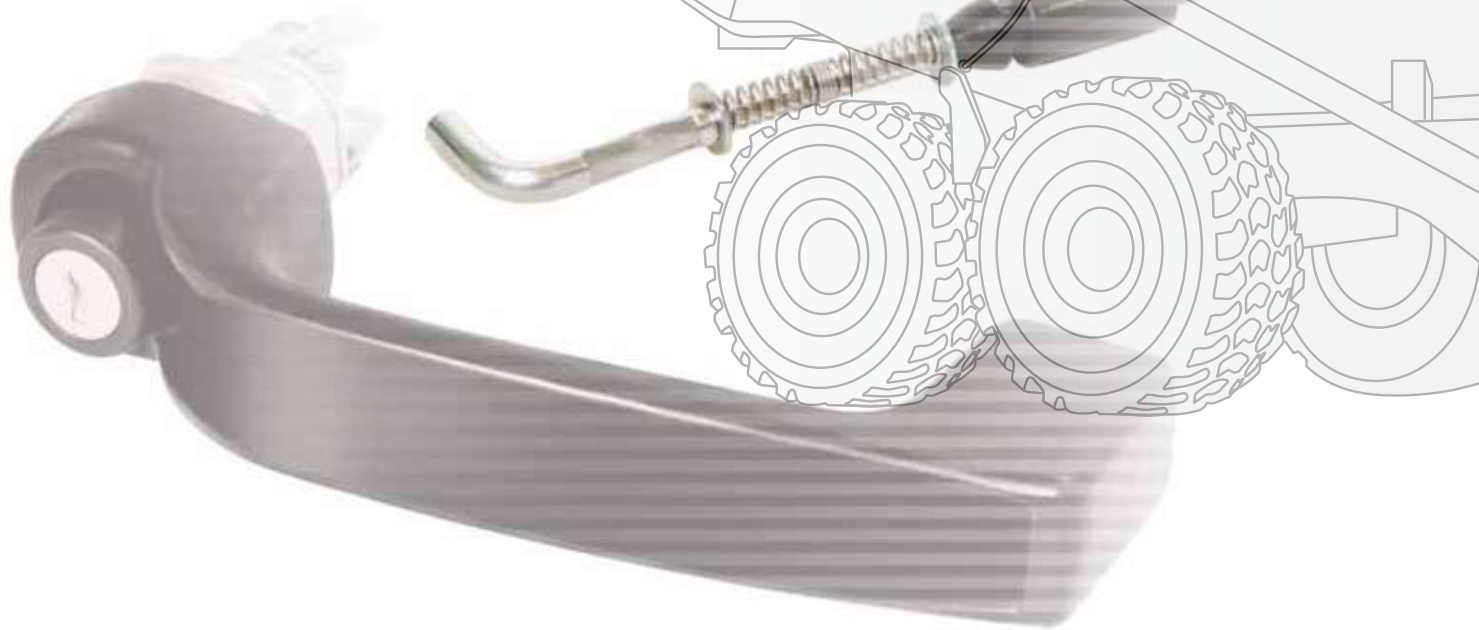

southco[®]
CONNECT · CREATE · INNOVATE

ENTRY

Your Global Full Service Supplier for
Off-Highway **ENTRY DOOR SOLUTIONS**

Off-highway entry door solutions

Southco's off-highway access hardware solutions are tried and tested, robust and durable. They provide greater security and lower overall cost of ownership than available from other manufacturers for OEMs and end-users. We recognise that it's difficult for customers to choose the right latch, the right actuator and the right cables so, as a system integration specialist, rather than just offering a latch we can offer a complete system.

Entry door options create market differentiation

- Rugged, secure rotary latches satisfy off-highway standards
- Electronic access options offer more convenient security
- Convenient "one-key" and "Key-Choice" solutions

The R4-50 provides the perfect latching solution for off-highway entry door applications. This robust rotary latch's compatibility with a wide array of exterior and interior door actuators, coupled with both threaded and through-hole mounting options, make it a versatile solution for all your entry door requirements.