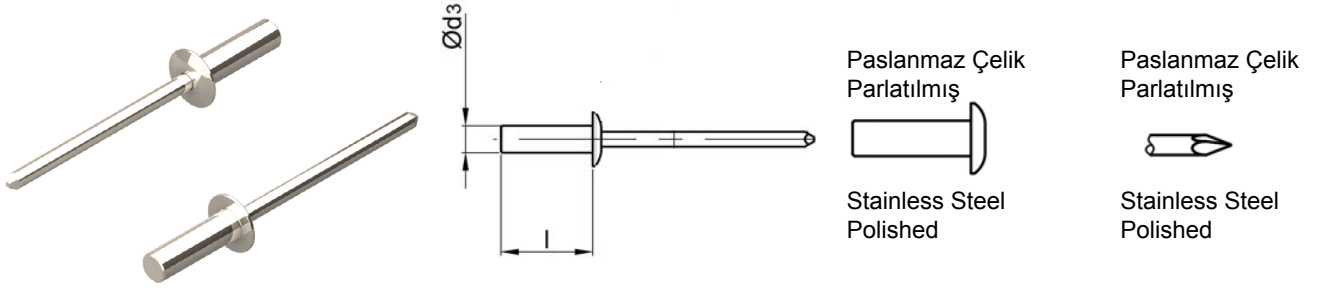

SIZDIRMAZ PERÇİN SS/SS BOMBE KAFA

SEALED RIVET SS/SS DOME HEAD

Ø d3			l [+1/-2] [mm]		ÜRÜN NO PART NO		
* 3,2 [+0.08/-0.10]	Ø 3,3	\updownarrow [N] : 1.245 \leftrightarrow [N] : 1.070	6,0	0,5 - 1,5	01.033311.32060		
			8,0	1,5 - 3,0	01.033311.32080		
			9,5	3,0 - 5,0	01.033311.32095		
			12,0	5,0 - 6,5	01.033311.32120		
* 4,0 [+0.08/-0.10]	Ø 4,1	\updownarrow [N] : 2.240 \leftrightarrow [N] : 1.710	6,0	0,5 - 1,5	01.033311.40060		
			8,0	1,5 - 3,0	01.033311.40080		
			9,5	3,0 - 5,0	01.033311.40095		
			12,0	5,0 - 6,5	01.033311.40120		
			16,0	8,0 - 10,5	01.033311.40160		
* 4,8 [+0,08/-0.10]	Ø 4,9	\updownarrow [N] : 3.070 \leftrightarrow [N] : 2.230	8,0	1,0 - 3,0	01.033311.48080		
			9,5	3,0 - 5,0	01.033311.48095		
			12,0	5,0 - 6,5	01.033311.48120		
			16,0	6,5 - 10,5	01.033311.48160		
			20,0	10,5 - 14,0	01.033311.48200		