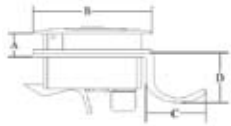

ACCESS HARDWARE

SLAM LATCH - INSIDE PULL HANDLE

- 316 stainless steel
- Installation screws included
- Inside pull handle and privacy lock
- Key locking
- Bat handle (shown) and slim handle styles available
- Comes with Striker part number M5-C-601-8 and key number M7-88-9121324-S

Part No	Handle	A Max.	B mm	C mm	D mm
M5-22-110-8	Bat handle	14 (1/2")	60 (2 3/8")	29 (1 1/8")	25 (1")
M5-23-110-8	Slim handle	14 (1/2")	60 (2 3/8")	29 (1 1/8")	25 (1")

OPTIONAL STRIKERS

- Optional strikers to tailor latch function to specific use.

Part No	A mm	B mm	C mm	Striker
M5-99-134	30 (1.18")	25 (1")	10 (.39")	D
M5-C-601-8	33 (1.3")	16 (.63")	12 (.47")	E
M5-C-306-8	32 (1.25")	37 (1.46")	26 (1.02")	F
M5-C-604-8	32 (1.25")	23 (0.91")	12 (0.47")	G
M5-C-605-8	31 (1.22")	18 (0.71")	19 (0.75")	H

COMPRESSION LATCH - ROUND D-HANDLE

- 316 stainless steel
- Offers 3mm (1/16") compression
- Available in locking or nonlocking
- Red dot indicator for latched position
- Locking version comes with key number M7-8-9121324-S
- Replacement cam M5-C-207-8