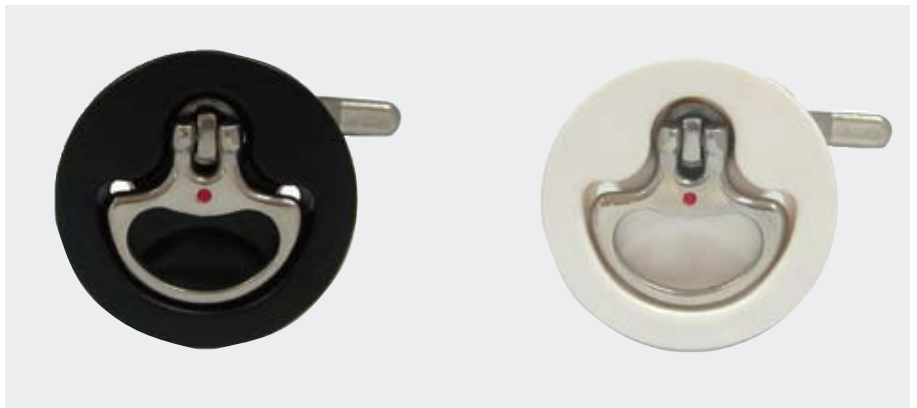

ACCESS HARDWARE

SLAM LATCH - INSIDE PULL HANDLE

- 316 stainless steel
- Installation screws included
- Inside pull handle and privacy lock
- Key locking
- Bat handle (shown) and slim handle styles available
- Comes with Striker part number M5-C-601-8 and key number M7-88-9121324-S

COMPRESSION LATCH - ROUND D-HANDLE

- 316 stainless steel
- Offers 3mm (1/16") compression
- Available in locking or nonlocking
- Red dot indicator for latched position
- Locking version comes with key number M7-8-9121324-S
- Replacement cam M5-C-207-8

ACCESS HARDWARE

COMPRESSION LATCH - SQUARE D-HANDLE

- 316 stainless steel
- Red mark indicator for latched position
- Offers 3mm (1/16") compression
- Available in locking or nonlocking
- Locking version comes with key M7-88-9121324-S
- Replacement cam M5-C-207-8

Part No	Model	A mm	B mm	C mm	Cam
M5-83-100-8-18	W/Lock	75 (3")	62 (2 7/16")	63 (2 1/2")	Yes
M5-83-000-8-18	W/O Lock	75 (3")	62 (2 7/16")	63 (2 1/2")	Yes

COMPRESSION LATCH - D-HANDLE NYLON HOUSING

- Nylon housing with 316 stainless steel handle
- Red mark indicator for latched position
- Offers 3mm (1/16") compression
- Replacement cam M5-C-207-8