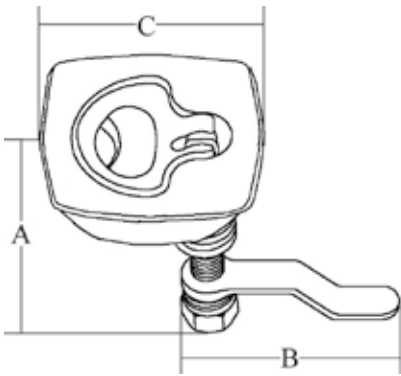

COMPRESSION LATCH - ROUND D-HANDLE

- 316 stainless steel
- Offers 3mm (1/16") compression
- Available in locking or nonlocking
- Red dot indicator for latched position
- Locking version comes with key number M7-8-9121324-S
- Replacement cam M5-C-207-8

Part No	Model	A mm	B mm	C mm	Cam
M5-81-000-8	W/O Lock	75 (3")	62 (2 7/16")	63 (2 1/2")	Yes
M5-81-100-8	W/ Lock	75 (3")	62 (2 7/16")	63 (2 1/2")	Yes
M5-82-000-8	W/O Lock	84 (3 5/16")	-	78 (3 1/16")	No
M5-82-100-8	W/ Lock	84 (3 5/16")	-	78 (3 1/16")	No

ACCESS HARDWARE

COMPRESSION LATCH - SQUARE D-HANDLE

- 316 stainless steel
- Red mark indicator for latched position
- Offers 3mm (1/16") compression
- Available in locking or nonlocking
- Locking version comes with key M7-88-9121324-S
- Replacement cam M5-C-207-8

Part No	Model	A mm	B mm	C mm	Cam
M5-83-100-8-18	W/Lock	75 (3")	62 (2 7/16")	63 (2 1/2")	Yes
M5-83-000-8-18	W/O Lock	75 (3")	62 (2 7/16")	63 (2 1/2")	Yes

COMPRESSION LATCH - D-HANDLE NYLON HOUSING

- Nylon housing with 316 stainless steel handle
- Red mark indicator for latched position
- Offers 3mm (1/16") compression
- Replacement cam M5-C-207-8