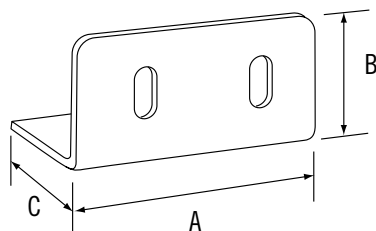

ACCESS HARDWARE

SLAM LATCH - INSIDE PULL HANDLE

- 316 stainless steel
- Installation screws included
- Inside pull handle and privacy lock
- Key locking
- Bat handle (shown) and slim handle styles available
- Comes with Striker part number M5-C-601-8 and key number M7-88-9121324-S

Part No	Handle	A Max.	B mm	C mm	D mm
M5-22-110-8	Bat handle	14 (1/2")	60 (2 3/8")	29 (1 1/8")	25 (1")
M5-23-110-8	Slim handle	14 (1/2")	60 (2 3/8")	29 (1 1/8")	25 (1")

OPTIONAL STRIKERS

- Optional strikers to tailor latch function to specific use.

COMPRESSION LATCH - ROUND D-HANDLE

- 316 stainless steel
- Offers 3mm (1/16") compression
- Available in locking or nonlocking
- Red dot indicator for latched position
- Locking version comes with key number M7-8-9121324-S
- Replacement cam M5-C-207-8

ACCESS HARDWARE

COMPRESSION LATCH - SQUARE D-HANDLE

- 316 stainless steel
- Red mark indicator for latched position
- Offers 3mm (1/16") compression
- Available in locking or nonlocking
- Locking version comes with key M7-88-9121324-S
- Replacement cam M5-C-207-8