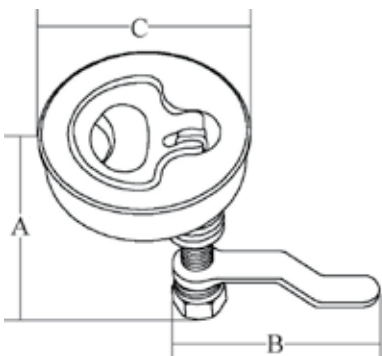

Part No	Model	A mm	B mm	C mm	Cam
M5-81-000-8	W/O Lock	75 (3")	62 (2 7/16")	63 (2 1/2")	Yes
M5-81-100-8	W/ Lock	75 (3")	62 (2 7/16")	63 (2 1/2")	Yes
M5-82-000-8	W/O Lock	84 (3 5/16")	-	78 (3 1/16")	No
M5-82-100-8	W/ Lock	84 (3 5/16")	-	78 (3 1/16")	No

ACCESS HARDWARE

COMPRESSION LATCH - SQUARE D-HANDLE

- 316 stainless steel
- Red mark indicator for latched position
- Offers 3mm (1/16") compression
- Available in locking or nonlocking
- Locking version comes with key M7-88-9121324-S
- Replacement cam M5-C-207-8

Part No	Model	A mm	B mm	C mm	Cam
M5-83-100-8-18	W/Lock	75 (3")	62 (2 7/16")	63 (2 1/2")	Yes
M5-83-000-8-18	W/O Lock	75 (3")	62 (2 7/16")	63 (2 1/2")	Yes

COMPRESSION LATCH - D-HANDLE NYLON HOUSING

- Nylon housing with 316 stainless steel handle
- Red mark indicator for latched position
- Offers 3mm (1/16") compression
- Replacement cam M5-C-207-8

Part No	Color	A mm	B mm	C mm	Cam
M5-81-000-3	Black	75 (3")	62 (2 7/16")	64 (2 1/2")	Yes
M5-81-000-5	White	75 (3")	62 (2 7/16")	64 (2 1/2")	Yes