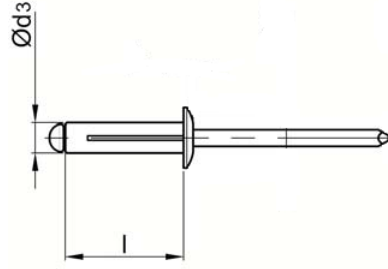

BULBFIX PERÇİN AL-AL BOMBE Kafa

BULBFIX RIVET AL-AL DOME HEAD

Alüminyum [AlMg3,5]
Parlatılmış

Alüminyum [AlMg3,5]
Parlatılmış

Aluminium [AlMg3,5]
Polished

Aluminium [AlMg3,5]
Polished

Ø d3	 [mm]		l [+1/-2] [mm]	 mm	ÜRÜN NO PART NO		
4,0 [+0.1]	Ø 4,2 [4,5 max]	 [N] : 800	13,6	1,0 - 3,0	01.061111.40136		
		 [N] : 500	18,8	1,0 - 7,0	01.031111.40188		
4,8 [+0.1]	Ø 4,5 [5,2 max]	 [N] : 1.100	15,3	1,0 - 4,0	01.061111.48153		
		 [N] : 800	20,5	1,0 - 9,0	01.061111.48205		
		 [N] : 800	24,5	4,0 - 12,0	01.061111.48245		