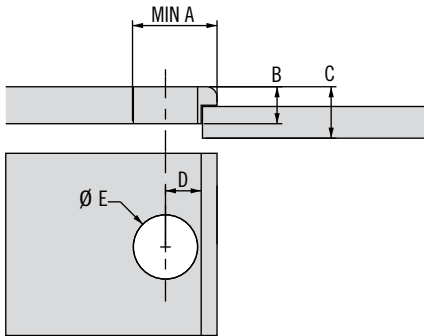

Type 1
(For drawers)

Type 2
(For doors)

Non vibration feature

Panel Preparation

	Imperial		Metric
	Nominal	Decimal	
A	2	2	50
B	min. 1/8 max. 7/8	.118 .875	3 22.5
C	min. 7/8 max. 1 5/16	.875 1.313	23 33
D	1 7/32	1.219	31
E	1 33/64	1.516	38.5