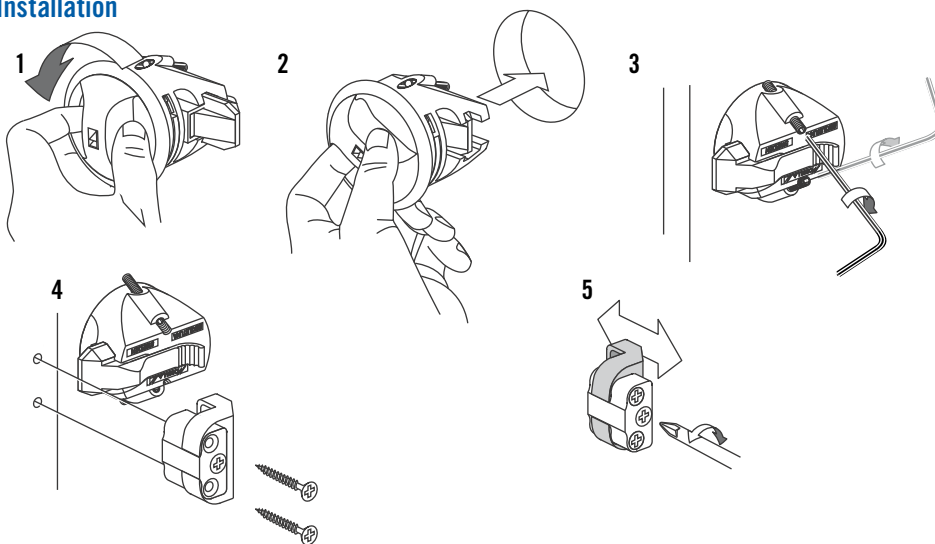

Installation

Part Number Selection

T Type
1 For Drawers
2 For Doors

B Body
5 Black
7 White

C Cup
1 Chrome
2 Satin
3 Brown
4 Diamond Brass
5 Black
7 White

H Handle
1 Chrome
2 Satin
3 Brown
4 Diamond Brass
5 Black
7 White

MP - 0 T - 103 - B C H