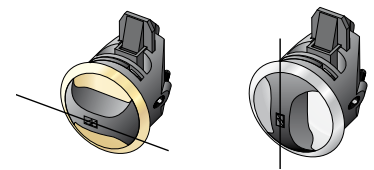

Type 1
(For drawers)

Type 2
(For doors)