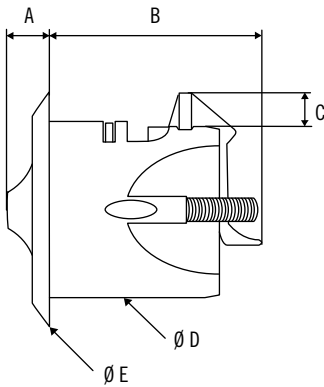

ACCESS HARDWARE

MP Novibra Push-to-Close Latch · Medium · Plastic · Turn to Open

	Imperial		Metric
	Nominal	Decimal	
A	15/32	.472	12
B	1 3/4	1.752	44.5
C	13/32	.406	10
D	1 1/2	1.5	38
E	1 3/4	1.76	44.7

- Fast, easy installation
- Weatherproof face
- Long bolt travel with an adjustable striker plate

Panel Thickness Range:

3 - 22mm (1/8" - 7/8")

The Novibra is designed for hatches, doors, drawers, cockpit lockers, and similar type applications. The Novibra helps eliminate noise in the hatch, doors or drawers caused by engine vibration.

Type 1
(For drawers)

Type 2
(For doors)

Non vibration feature

Panel Preparation

	Imperial		Metric
	Nominal	Decimal	
A	2	2	50
B	min. 1/8 max. 7/8	.118 .875	3 22.5
C	min. 7/8 max. 1 5/16	.875 1.313	23 33
D	1 7/32	1.219	31
E	1 33/64	1.516	38.5

Installation

Part Number Selection

T Type
 1 For Drawers
 2 For Doors

B Body
 5 Black
 7 White

C Cup
 1 Chrome
 2 Satin
 3 Brown
 4 Diamond Brass
 5 Black
 7 White

H Handle
 1 Chrome
 2 Satin
 3 Brown
 4 Diamond Brass
 5 Black
 7 White