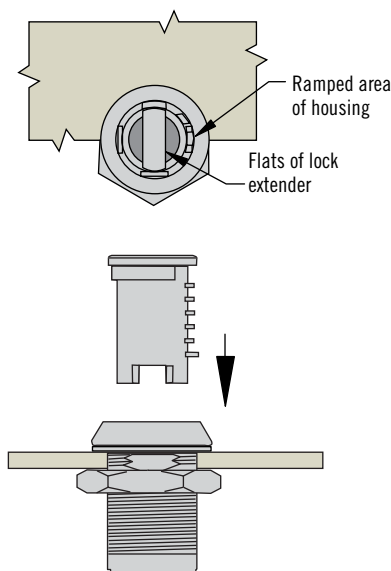

Keys	Part Number
Master Key (1)	PK-24-01
Control (Removal) Key (1)	PK-11-03

Lock Cores - Tool Operable

Head Style	Lock Core Part Number			
	Phillips recess	Slotted	4 mm Hex recess	8 mm Hex recess
Chrome plated	PK-0-34027-01	PK-0-43489-01	PK-0-34323-01	PK-0-40374-01
Black powder coated	PK-0-34027-50	PK-0-43489-50	PK-0-34323-50	PK-0-40374-50

Notes

Part Number includes 1 lock core and 2 keys

Lock Core Installation for CM-3 and CM-6 only (see page 188)

01 (Clockwise)

09 (Counter-Clockwise)

Installation Notes

1. Prepare panel and install latches shown on page 188.
2. Latch should be in unlatched position. The flats of the lock extender should be aligned with the flats on the housing.
3. Take a lock core and orient the brass wafers to the internal ramped area of the housing. Push lock core into housing until it stops.
4. Insert key into lock core and turn to verify lock core is fully seated and operating properly.
5. Install cam.