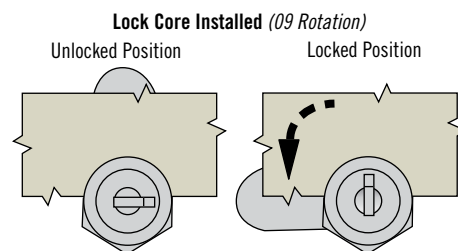

Notes

Part Number includes 1 lock core and 2 keys

Lock Core Installation for CM-3 and CM-6 only (see page 188)

01 (Clockwise)

09 (Counter-Clockwise)

Installation Notes

1. Prepare panel and install latches shown on page 188.
2. Latch should be in unlatched position. The flats of the lock extender should be aligned with the flats on the housing.
3. Take a lock core and orient the brass wafers to the internal ramped area of the housing. Push lock core into housing until it stops.
4. Insert key into lock core and turn to verify lock core is fully seated and operating properly.
5. Install cam.