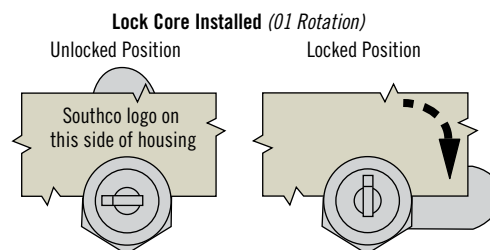

Key code selection

KA - Keyed Alike:
All lock cores are the same key code

KD - Keyed Differently:
Multiple key codes provided in a non-master key system

MKKD - Master Keyed, Keyed Differently:
Multiple key codes provided in a master key system

Notes

Part Number includes 1 lock core and 2 keys

Lock Core Installation for CM-3 and CM-6 only (see page 188)

01 (Clockwise)

09 (Counter-Clockwise)

Installation Notes

1. Prepare panel and install latches shown on page 188.
2. Latch should be in unlatched position. The flats of the lock extender should be aligned with the flats on the housing.
3. Take a lock core and orient the brass wafers to the internal ramped area of the housing. Push lock core into housing until it stops.
4. Insert key into lock core and turn to verify lock core is fully seated and operating properly.
5. Install cam.