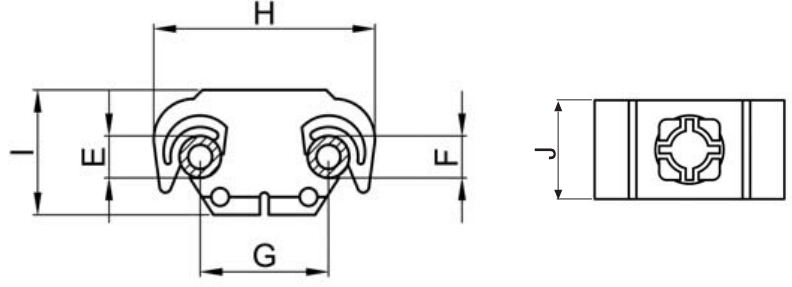

# PLASTİK SAPLAMA İKİLİ TİP

## WELD STUD CABLE CLIP DOUBLE

E	F	G	H	I	J	Ürün N. Part N.		
4,7	4,7	15,0	27,6	12,6	13,0	CAC412		
4,7	10,0	18,8	31,7	16,2	10,0	CAC413		
8,0	8,0	19,5	36,5	16,0	13,0	CAC387		
8,0	10,0	20,0	36,0	19,0	12,0	CAC203		