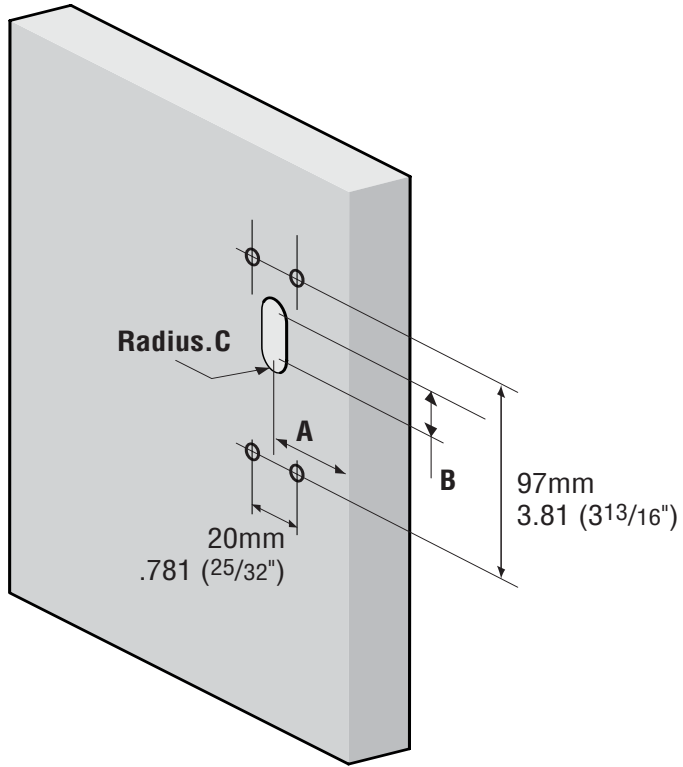

Panel Preparations

Grabber, Chrome

	Imperial		Metric
	Nominal	Decimal	
A	1 9/32	1.281	32.5
B	5/8	.625	15.9
C	3/16	.188	5

Installation