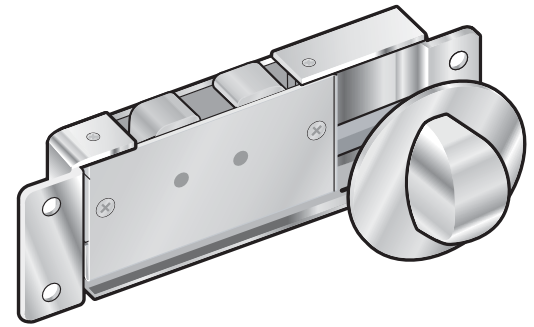

Panel Preparations

Grabber, Chrome

	Imperial		Metric
	Nominal	Decimal	
A	1 9/32	1.281	32.5
B	5/8	.625	15.9
C	3/16	.188	5

Installation