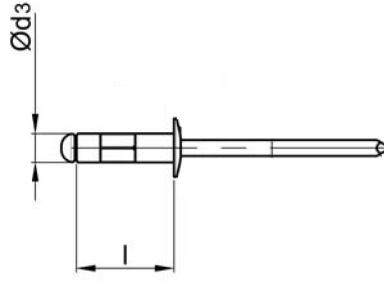

MULTIGRIP PERÇİN SS/SS BOMBE KAFA

MULTIGRIP RIVET SS/SS DOME HEAD

Paslanmaz Çelik
Parlatılmış

Stainless Steel
Polished

Paslanmaz Çelik
Parlatılmış

Stainless Steel
Polished

Ø d3	 [mm]		l [+1/-1] [mm]	 mm	ÜRÜN NO PART NO		
* 3,2 [+0.08/-0.15]	Ø 3,3	$\begin{matrix} \updownarrow [N] : 1.780 \\ \rightleftarrows [N] : 1.570 \end{matrix}$	8,0	1,5 - 4,0	01.023311.32080		
4,0 [+0.08/-0.15]	Ø 4,1	$\begin{matrix} \updownarrow [N] : 3.350 \\ \rightleftarrows [N] : 4.200 \end{matrix}$	10,0	1,5 - 5,0	01.023311.40100		
			12,0	3,5 - 7,0	01.023311.40120		
			15,0	6,0 - 9,5	01.023311.40150		
4,8 [+0,08/-0,15]	Ø 4,9	$\begin{matrix} \updownarrow [N] : 4.300 \\ \rightleftarrows [N] : 5.000 \end{matrix}$	10,0	1,5 - 5,0	01.023311.48100		
			12,0	3,0 - 7,0	01.023311.48120		
			15,0	6,0 - 10,0	01.023311.48150		
			17,5	9,0 - 12,5	01.023311.48175		